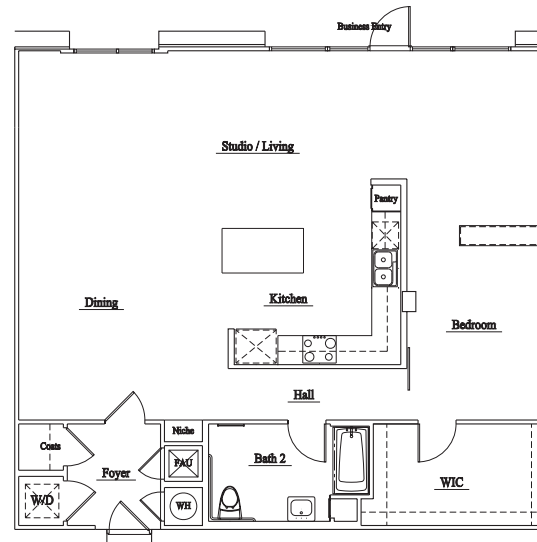

••• PLAN •••
N, P & Q
 LIVE/WORK

PLAN P

SINGLE STORY LIVE/WORK
 • APPROXIMATELY 1,214 - 1,384 SQUARE FEET
 • 1 BEDROOM AND 1 BATH • GATED SUBTERRANEAN PARKING

*N and Q floor plans differ from what is shown.

*Additional P floor plans are available. These additional plans have modifications. See a Sales Representative for details.